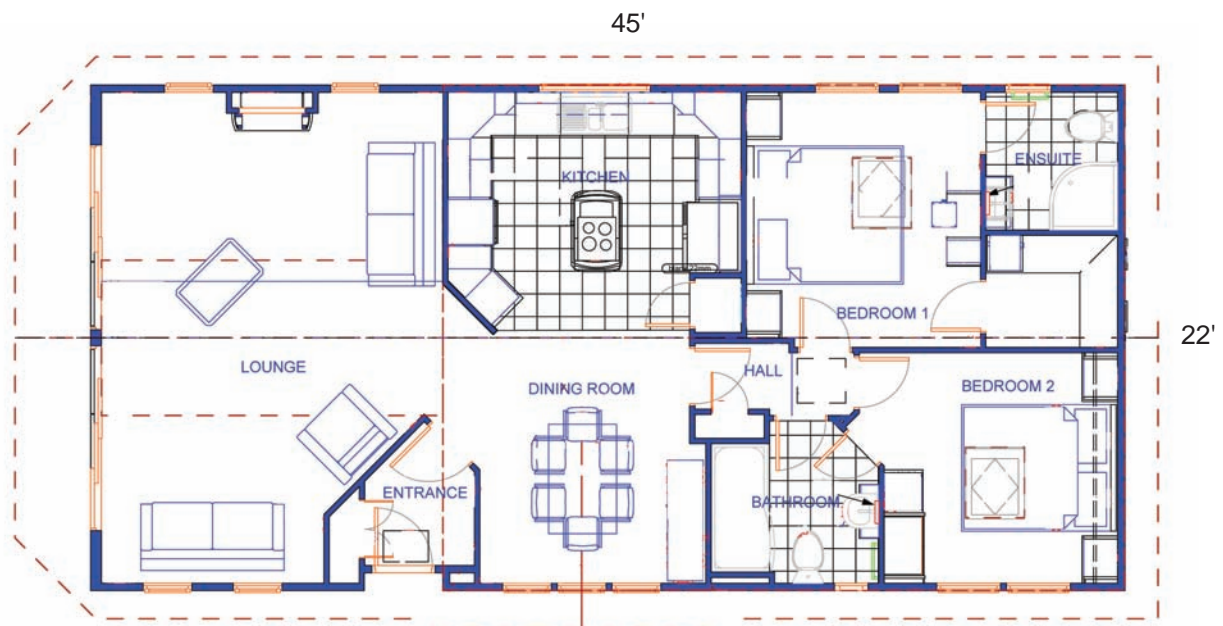

Manufactured by Lissett Homes