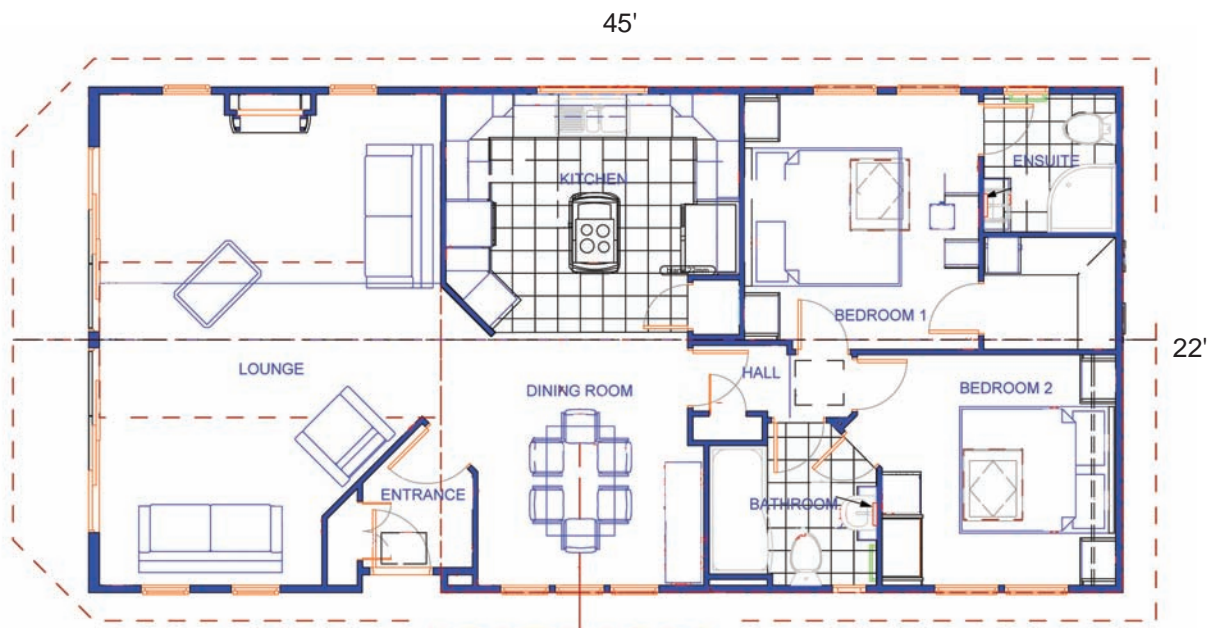

Manufactured by Lissett Homes