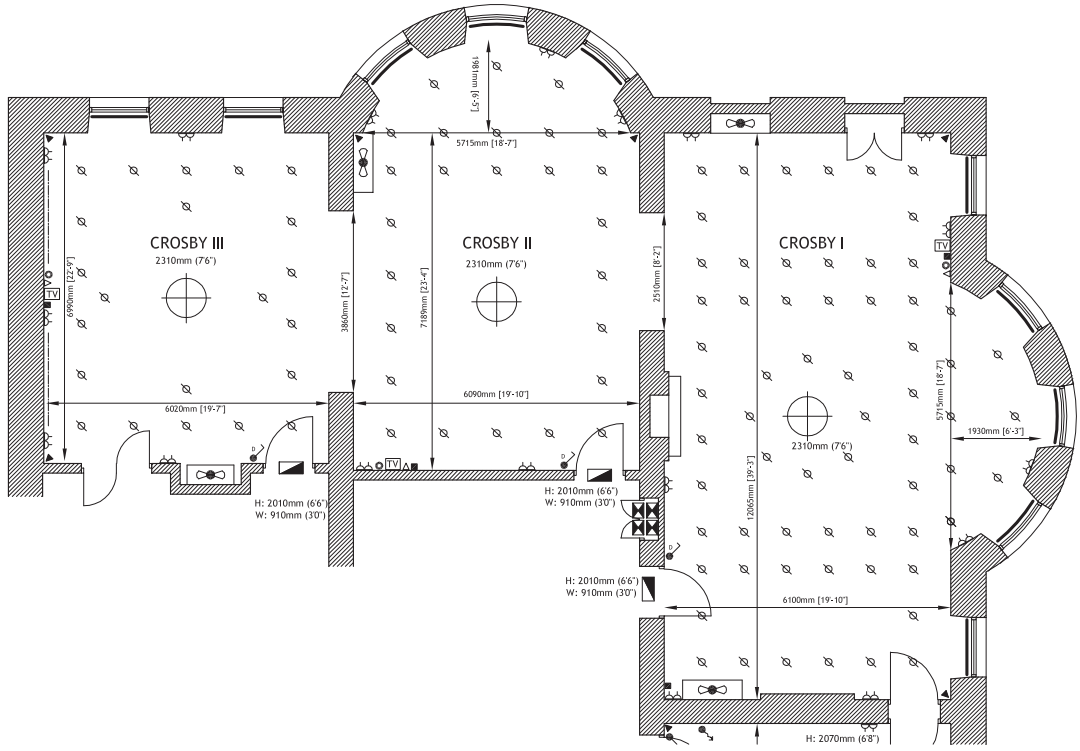

Crosby Suite

- Chandelier Light Point
- Spotlight
- Pelmet Lighting
- Switched Socket
- Dimmer Light Switch
- TV Aerial
- Telephone Point
- ISDN Point
- Loudspeaker
- Amplifier Point
- Microphone
- Fan Heater & Chiller Units
- Fire Exit (to be kept clear)
- Blackout Shutters

Capacities

Measurements	Length	Width	Ceiling Height	Theatre Style	Classroom Style	Banqueting Style	Dinner Dance	Reception
Crosby Room I	12.1m (40')	7.6m (25')	3.6m (12')	100	40	76	76	200
Crosby Room II&III	12.1m (40')	10.9m (36')	3.6m (12')	50	20	80	USING FULL SUITE	