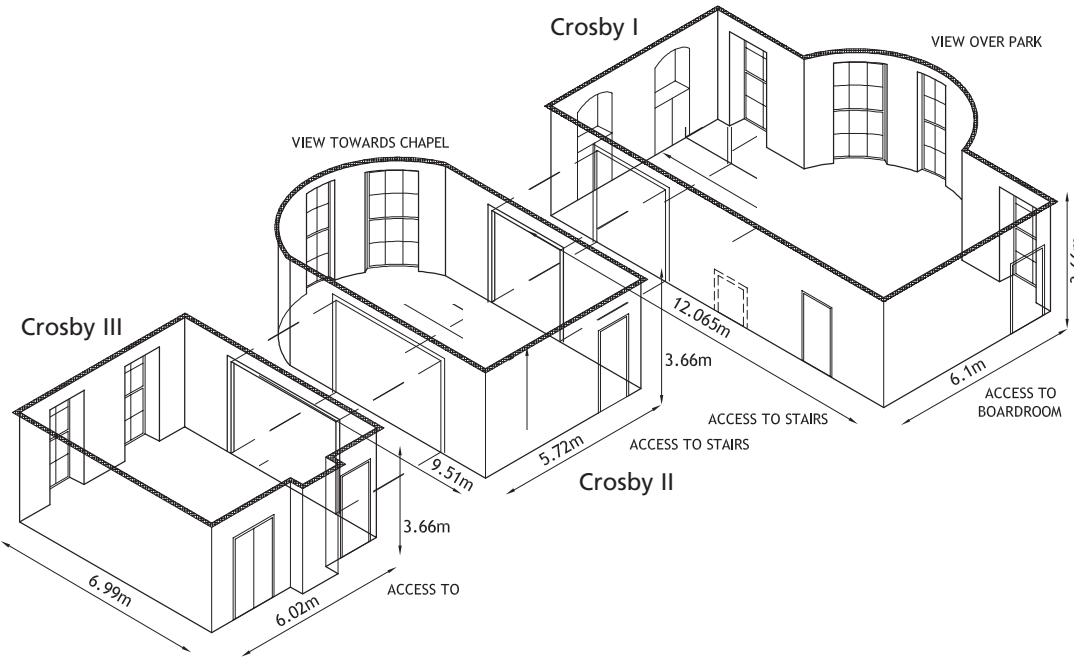

Crosby Suite

- Chandelier Light Point
- Spotlight
- Pelmet Lighting
- Switched Socket
- Dimmer Light Switch
- TV Aerial
- Telephone Point
- ISDN Point
- Loudspeaker
- Amplifier Point
- Microphone
- Fan Heater & Chiller Units
- Fire Exit (to be kept clear)
- Blackout Shutters

Capacities

Measurements	Length	Width	Ceiling Height	Theatre Style	Classroom Style	Banqueting Style	Dinner Dance	Reception
Crosby Room I	12.1m (40')	7.6m (25')	3.6m (12')	100	40	76	76	200
Crosby Room II&III	12.1m (40')	10.9m (36')	3.6m (12')	50	20	80	USING FULL SUITE	