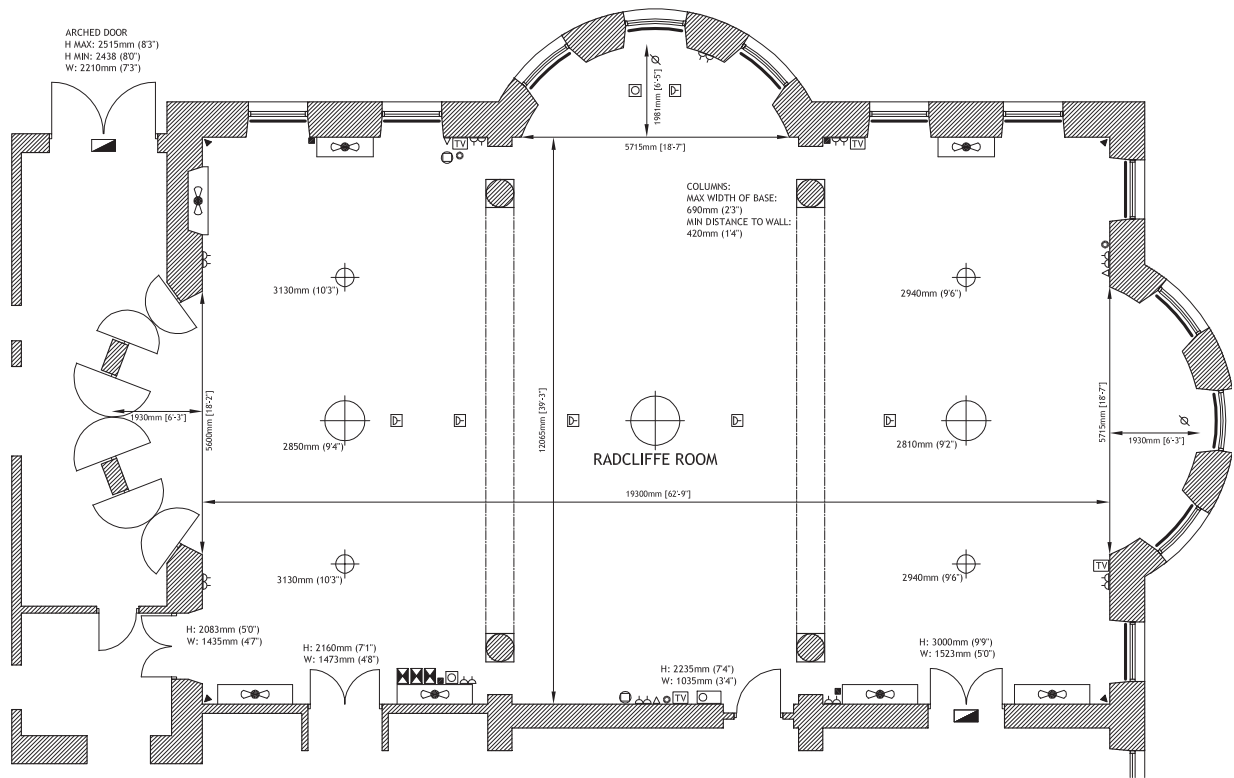

# Radcliffe Room

- ⊕ Chandelier Light Point
- △ Switched Socket
- ⊠ Switched Floor Socket
- ⊞ Master Lighting Control
- TV TV Aerial
- ⊞ Satellite Lighting Control
- Telephone Point
- ⊞ ISDN Point
- ▲ Loudspeaker
- △ Amplifier Point
- Microphone
- ⊞ TV / Camera / Sound Point
- ⊞ Fan Heater & Chiller Units
- ▬ Fire Exit (to be kept clear)
- ▬ Blackout Shutters
- Ceiling Speaker

## Capacities

Measurements	Length	Width	Ceiling Height	Theatre Style	Classroom Style	Banqueting Style	Dinner Dance	Reception
Radcliffe Room	20.7m (68')	12.8m (42')	4.8m (16')	350	150	240	200	400