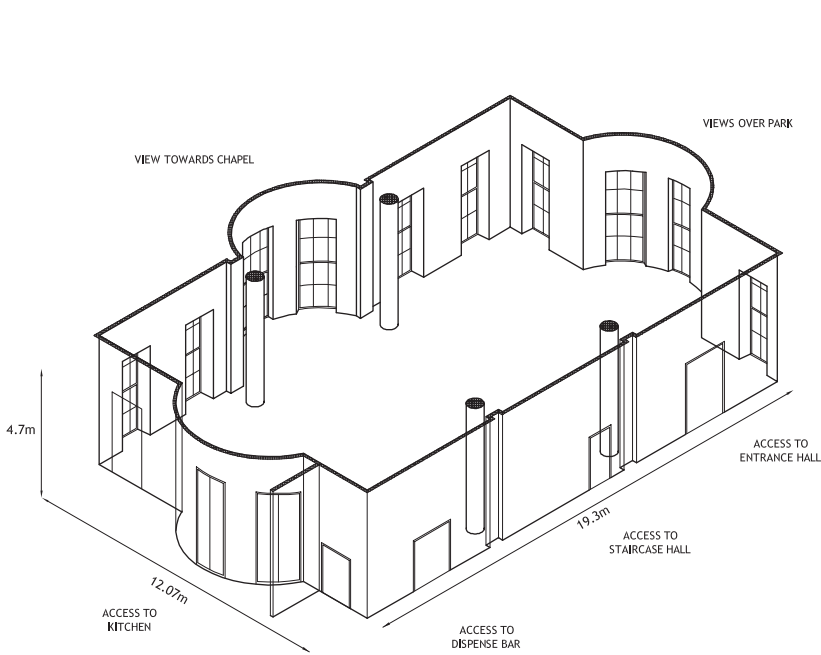

# Radcliffe Room

- ⊕ Chandelier Light Point
- △ Switched Socket
- ⊠ Switched Floor Socket
- ⊞ Master Lighting Control
- TV TV Aerial
- ⊞ Satellite Lighting Control
- Telephone Point
- ⊞ ISDN Point
- ▲ Loudspeaker
- △ Amplifier Point
- Microphone
- ⊞ TV / Camera / Sound Point
- ⊞ Fan Heater & Chiller Units
- ▬ Fire Exit (to be kept clear)
- ▬ Blackout Shutters
- Ceiling Speaker

## Capacities

Measurements	Length	Width	Ceiling Height	Theatre Style	Classroom Style	Banqueting Style	Dinner Dance	Reception
Radcliffe Room	20.7m (68')	12.8m (42')	4.8m (16')	350	150	240	200	400