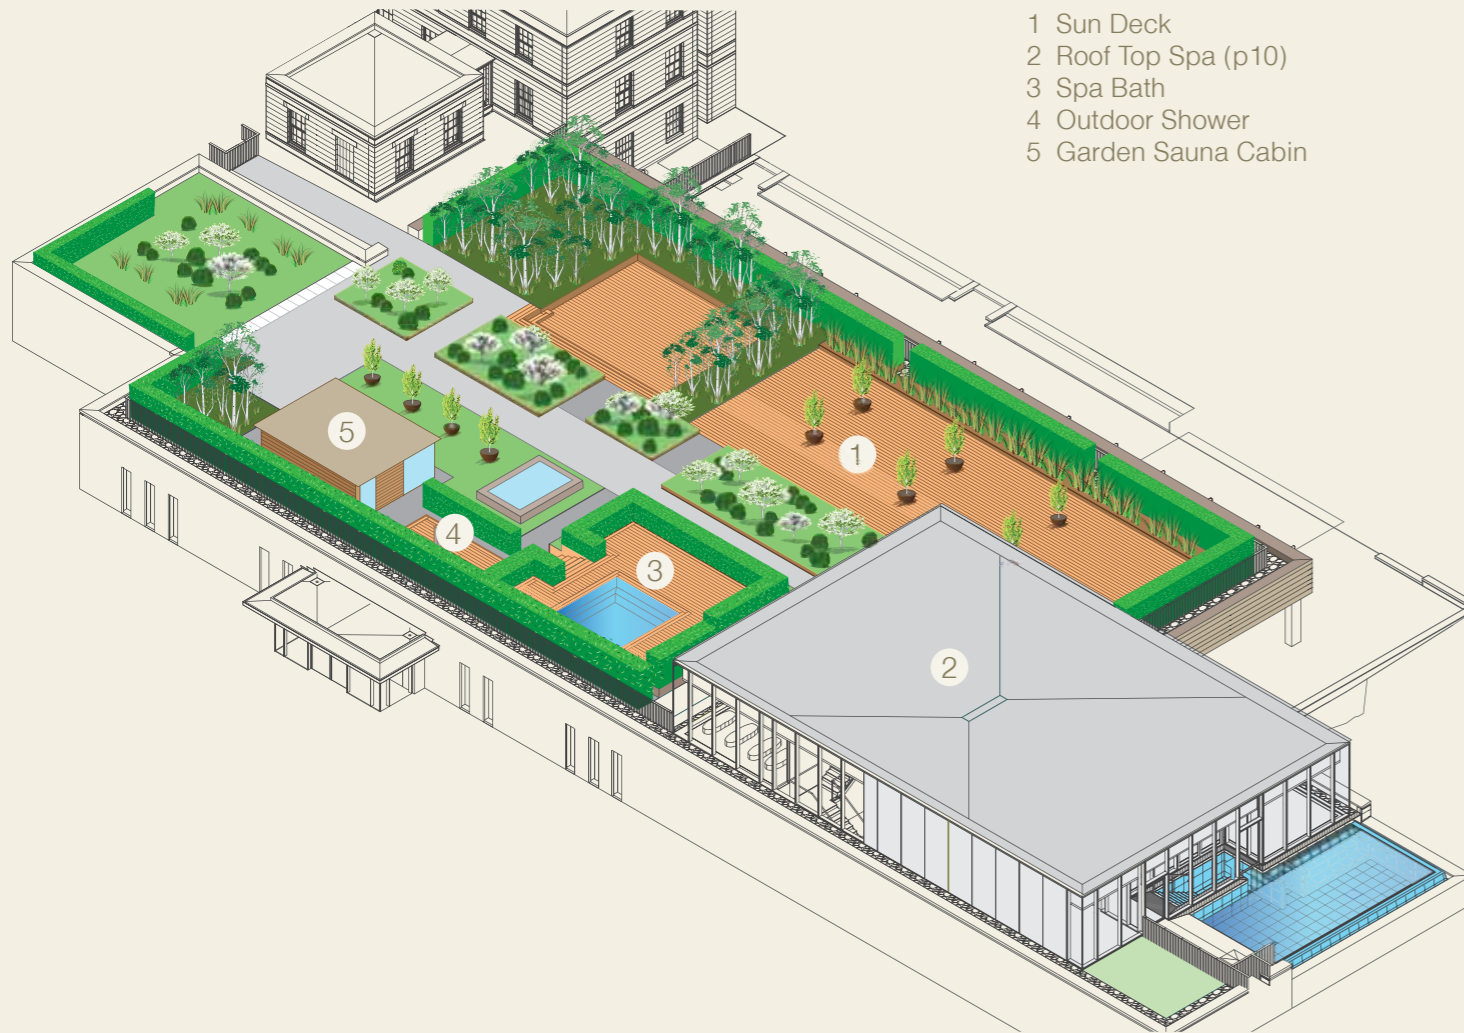

ROOF TOP SPA GARDEN

SUN DECK

The south facing Sun Deck is the perfect space to relax with a glass of champagne or juice.

SPA BATH

Warm waters

Step into the Spa Bath and allow massage jets to alleviate aches and pains as you relax and take in views of the Roof Top Spa Garden. Underwater lighting after dark enhances the Evening Starlight Spa experience (see p17, 21).

GARDEN SAUNA CABIN

Dry heat

The heat and aroma infusion will relax your muscles and improve blood flow and circulation whilst you take in the view across the Roof Top Spa Garden.