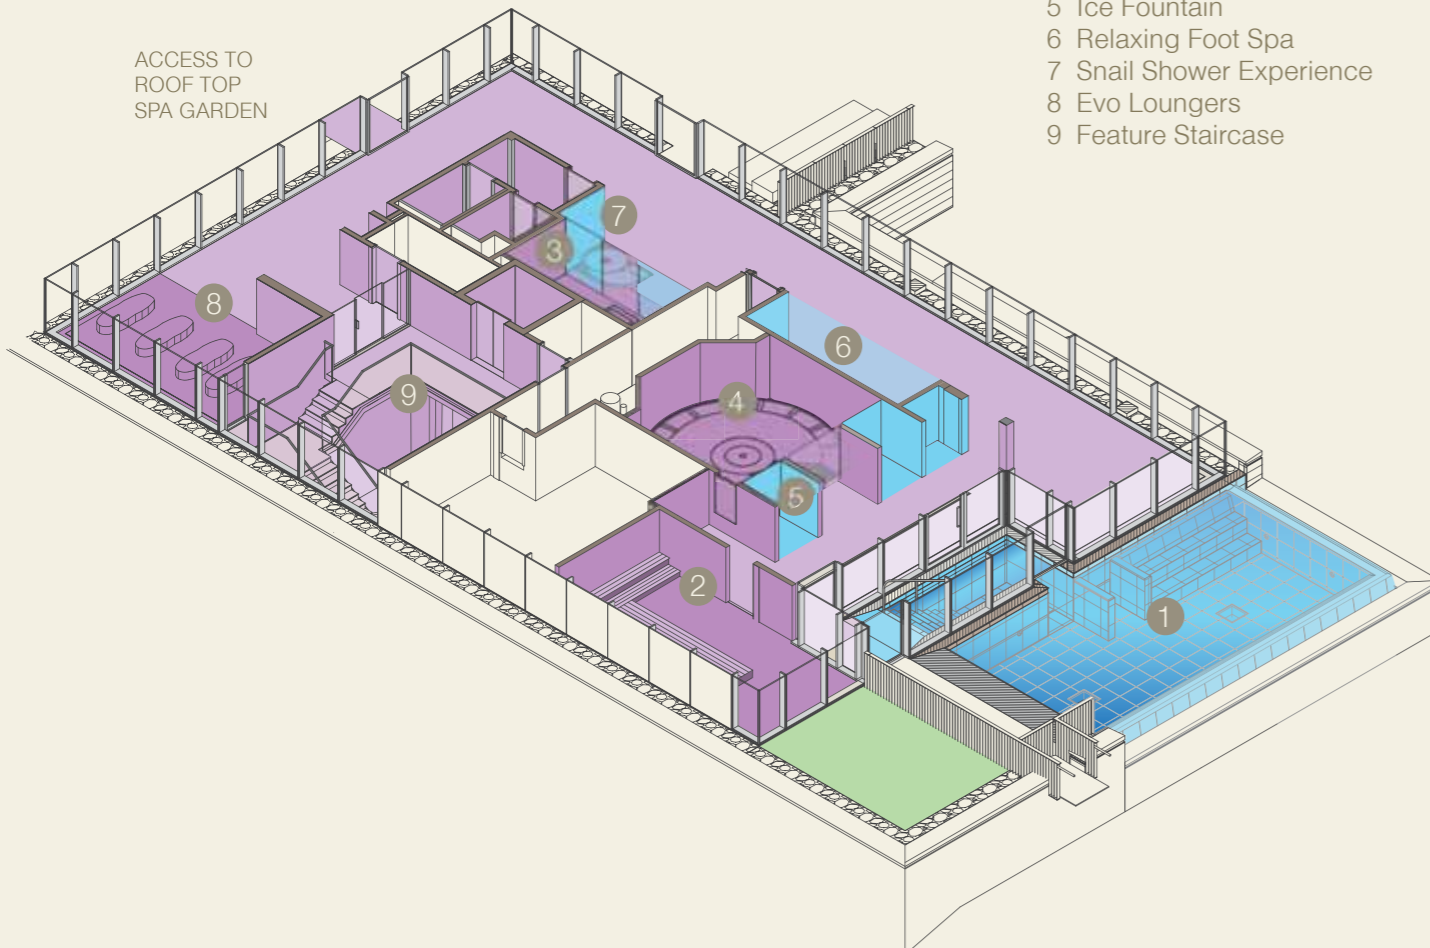

ROOF TOP SPA

- 1 Hydrotherapy Infinity Pool
- 2 Panoramic Sauna
- 3 Herbal Bath Steam Room
- 4 Luxury Steam Room
- 5 Ice Fountain
- 6 Relaxing Foot Spa
- 7 Snail Shower Experience
- 8 Evo Loungers
- 9 Feature Staircase

HYDROTHERAPY INFINITY POOL

Warm waters

The indoor-outdoor infinity edge pool offers views of the gardens as you experience the hydrotherapy massage journey (foot volcano, leg and back massage, swan neck massage). The thermal waters and therapeutic water pressure help relax muscles, increase blood circulation, and relieve muscular pain and tension. Relax on submerged air loungers and take in the fresh air. Underwater lighting enhances night time bathing under the stars.

PANORAMIC SAUNA

Dry heat and regular infusion bursts

A dry heat environment to help rid the body of toxins. With essence that changes with the seasons such as Birch Blossom in spring and Rose Petal in summer, the open aspect of the Panoramic Sauna provides a sense of space with a view to the gardens framing the giant redwood tree.

LUXURY STEAM ROOM

Warm and humid

The mosaic dome with starlight ceiling provides a cocoon as steam helps clear impurities from the skin, increases metabolism, improves breathing and alleviates congestion. Seating provides a sense of personal space for maximum comfort and relaxation.