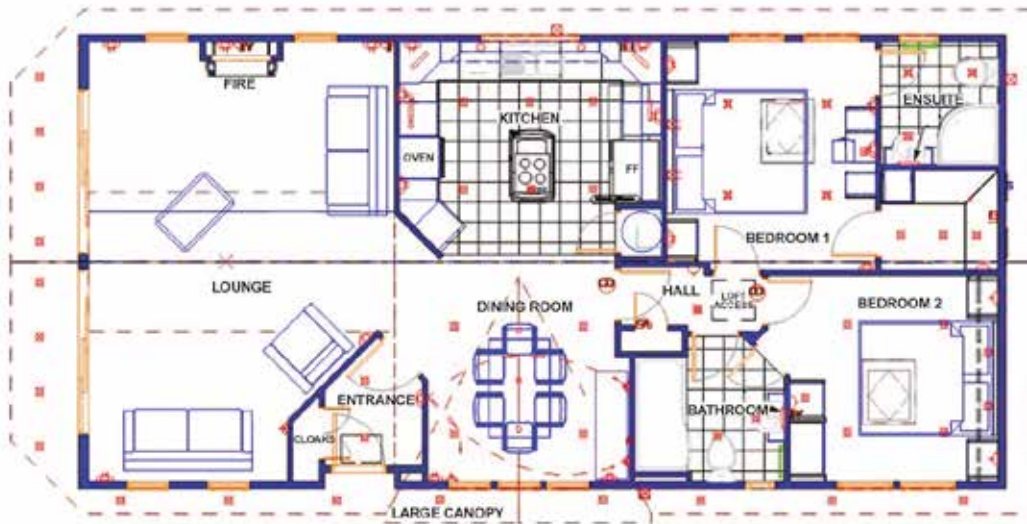

# PORTRUSH ON REPTON GREEN

LUXURY  
LODGE

Model: Lissett Savannah Dimensions: 45' x 22' Year: 2009 Licence Expires: 2054 **£215,000**

-  SLEEPS 4
-  BATH 2
-  WIFI
-  PARKING 2
-  DECKING
-  HOT TUB