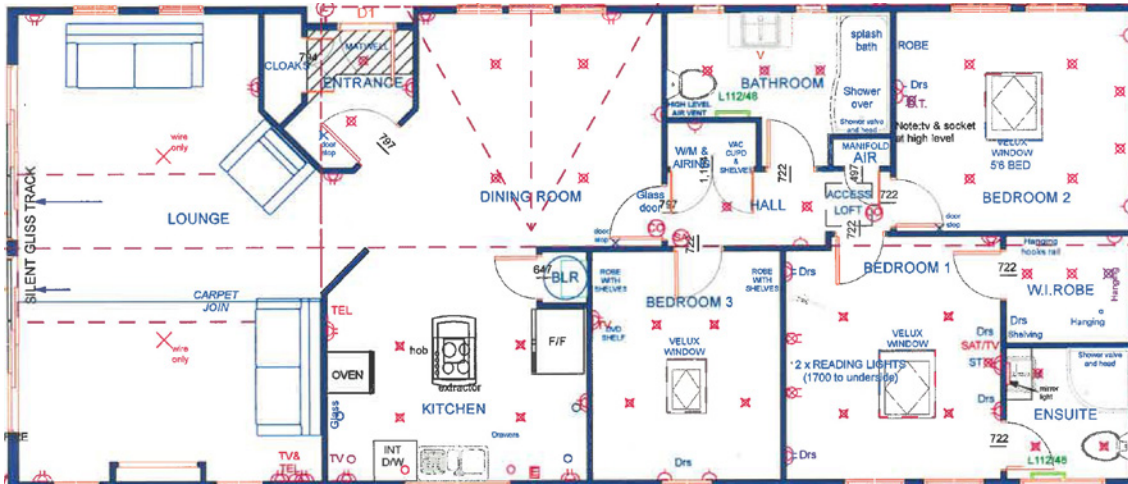

SAWGRASS

REPTON
GREEN
LODGE

Model: Lissett Savannah Dimensions: 51'6" x 22' Year: 2008 Licence Expires: 2053 £450,000

- SLEEPS 8
- BATH 2
- WIFI
- PARKING 4
- DECKING EXTENDED 2.3 x 4.3m to 104m²
- SWIM SPA