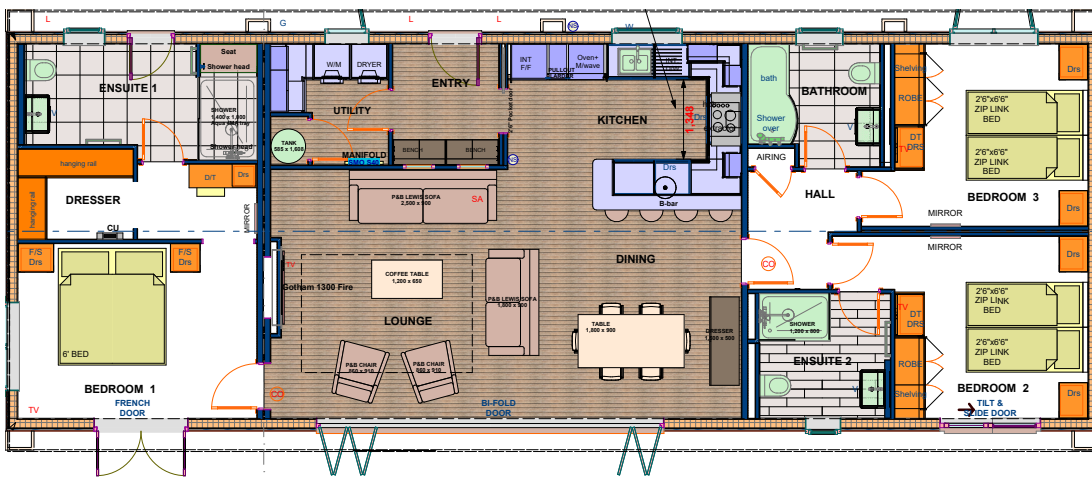

# OFF PLAN LAKESIDE LODGE

DESIGN YOUR LODGE TO SUIT YOUR REQUIREMENTS

EXAMPLE LAKESIDE LODGES

Model: Lissett Lodge

Custom design up to : 55' x 22'

Licence Expires: 2068

£545k - £680k

## EXAMPLE FLOORPLAN

- SLEEPS 6-8
- BATH 2-3
- WIFI
- PARKING 3-4
- DECKING
- HOT TUB

Luxury Lodge Home Owners also receive:

6 months site fees included	2 Full golf memberships	£50 OFF Roof Top Spa Experience	Outdoor Pool family pass
10% OFF throughout Rudding Park	Indoor Pool & Juniper Log Sauna access	Residents Gym access	2 Afternoon Roof Top Spa vouchers PA