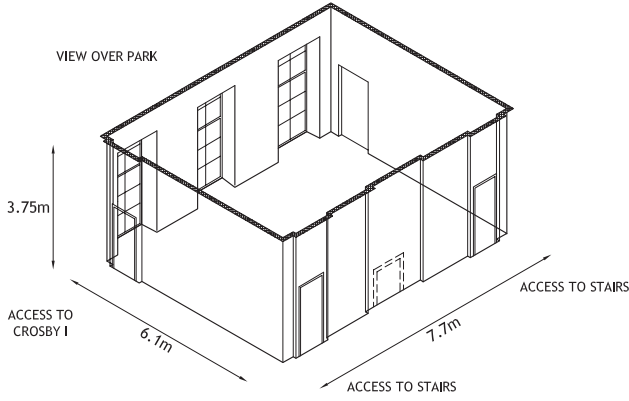

Boardroom and Oval Rooms

- Chandelier Light Point
- Spotlight
- Pelmet Lighting
- Switched Socket
- Light Switch
- Dimmer Light Switch
- Speaker Volume Control
- TV Aerial
- Telephone Point
- Loudspeaker
- Fan Heater & Chiller Units
- Fire Exit (to be kept clear)
- Blackout Shutters

Capacities

Measurements	Length	Width	Ceiling Height	Theatre Style	Classroom Style	Banqueting Style	Dinner Dance	Reception
Boardroom	7.6m (25')	6.1m (20')	3.6m (12')	40	20	40	-	50
Oval Rooms Repton, Wyatt & Chantrell Rooms	7.6m (25')	6.1m (20')	3.6m (12')	30	15	30	-	40