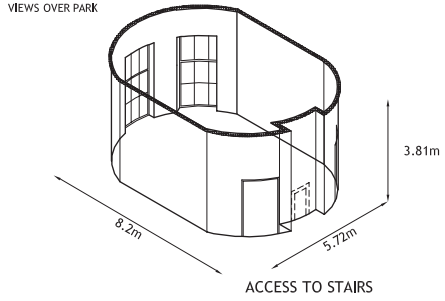

Boardroom and Oval Rooms

- Chandelier Light Point
- Spotlight
- Pelmet Lighting
- Switched Socket
- Light Switch
- Dimmer Light Switch
- Speaker Volume Control
- TV Aerial
- Telephone Point
- Loudspeaker
- Fan Heater & Chiller Units
- Fire Exit (to be kept clear)
- Blackout Shutters

Capacities

Measurements	Length	Width	Ceiling Height	Theatre Style	Classroom Style	Banqueting Style	Dinner Dance	Reception
Boardroom	7.6m (25')	6.1m (20')	3.6m (12')	40	20	40	-	50
Oval Rooms Repton, Wyatt & Chantrell Rooms	7.6m (25')	6.1m (20')	3.6m (12')	30	15	30	-	40