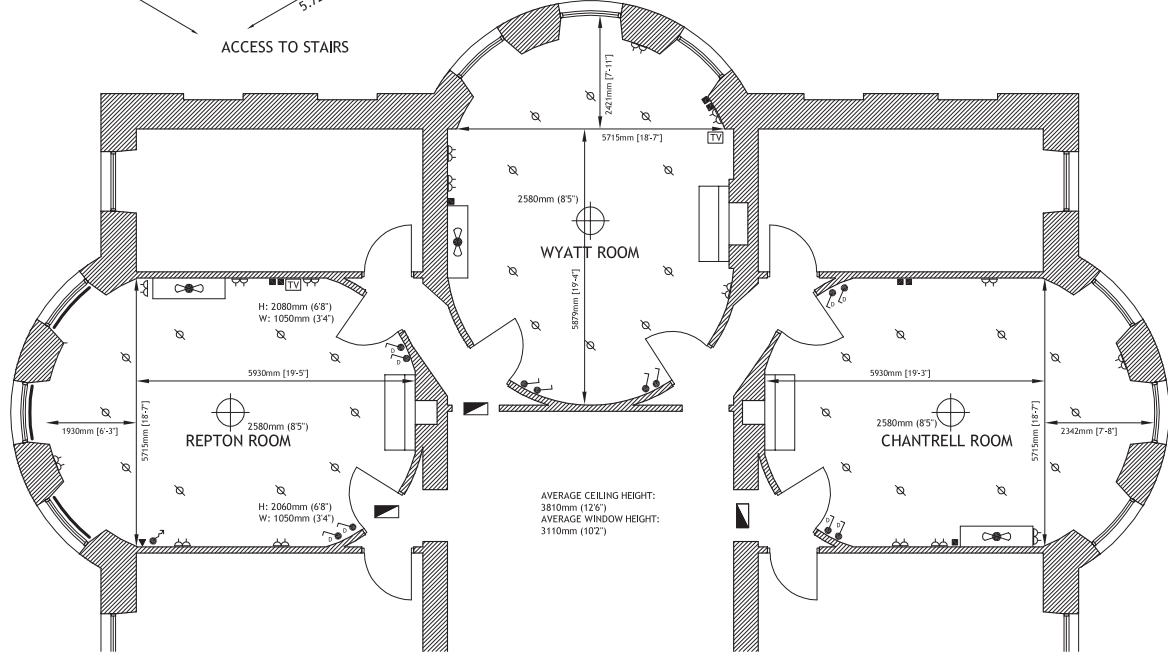

Boardroom and Oval Rooms

- Chandelier Light Point
- Spotlight
- Pelmet Lighting
- Switched Socket
- Light Switch
- Dimmer Light Switch
- Speaker Volume Control
- TV Aerial
- Telephone Point
- Loudspeaker
- Fan Heater & Chiller Units
- Fire Exit (to be kept clear)
- Blackout Shutters

Capacities

Measurements	Length	Width	Ceiling Height	Theatre Style	Classroom Style	Banqueting Style	Dinner Dance	Reception
Boardroom	7.6m (25')	6.1m (20')	3.6m (12')	40	20	40	-	50
Oval Rooms Repton, Wyatt & Chantrell Rooms	7.6m (25')	6.1m (20')	3.6m (12')	30	15	30	-	40