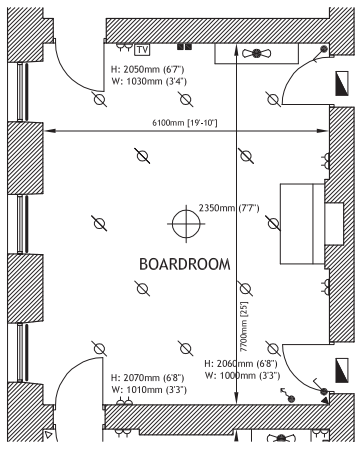

Boardroom and Oval Rooms

- Chandelier Light Point
- Spotlight
- Pelmet Lighting
- Switched Socket
- Light Switch
- Dimmer Light Switch
- Speaker Volume Control
- TV Aerial
- Telephone Point
- Loudspeaker
- Fan Heater & Chiller Units
- Fire Exit (to be kept clear)
- Blackout Shutters

Capacities

Measurements	Length	Width	Ceiling Height	Theatre Style	Classroom Style	Banqueting Style	Dinner Dance	Reception
Boardroom	7.6m (25')	6.1m (20')	3.6m (12')	40	20	40	-	50
Oval Rooms Repton, Wyatt & Chantrell Rooms	7.6m (25')	6.1m (20')	3.6m (12')	30	15	30	-	40